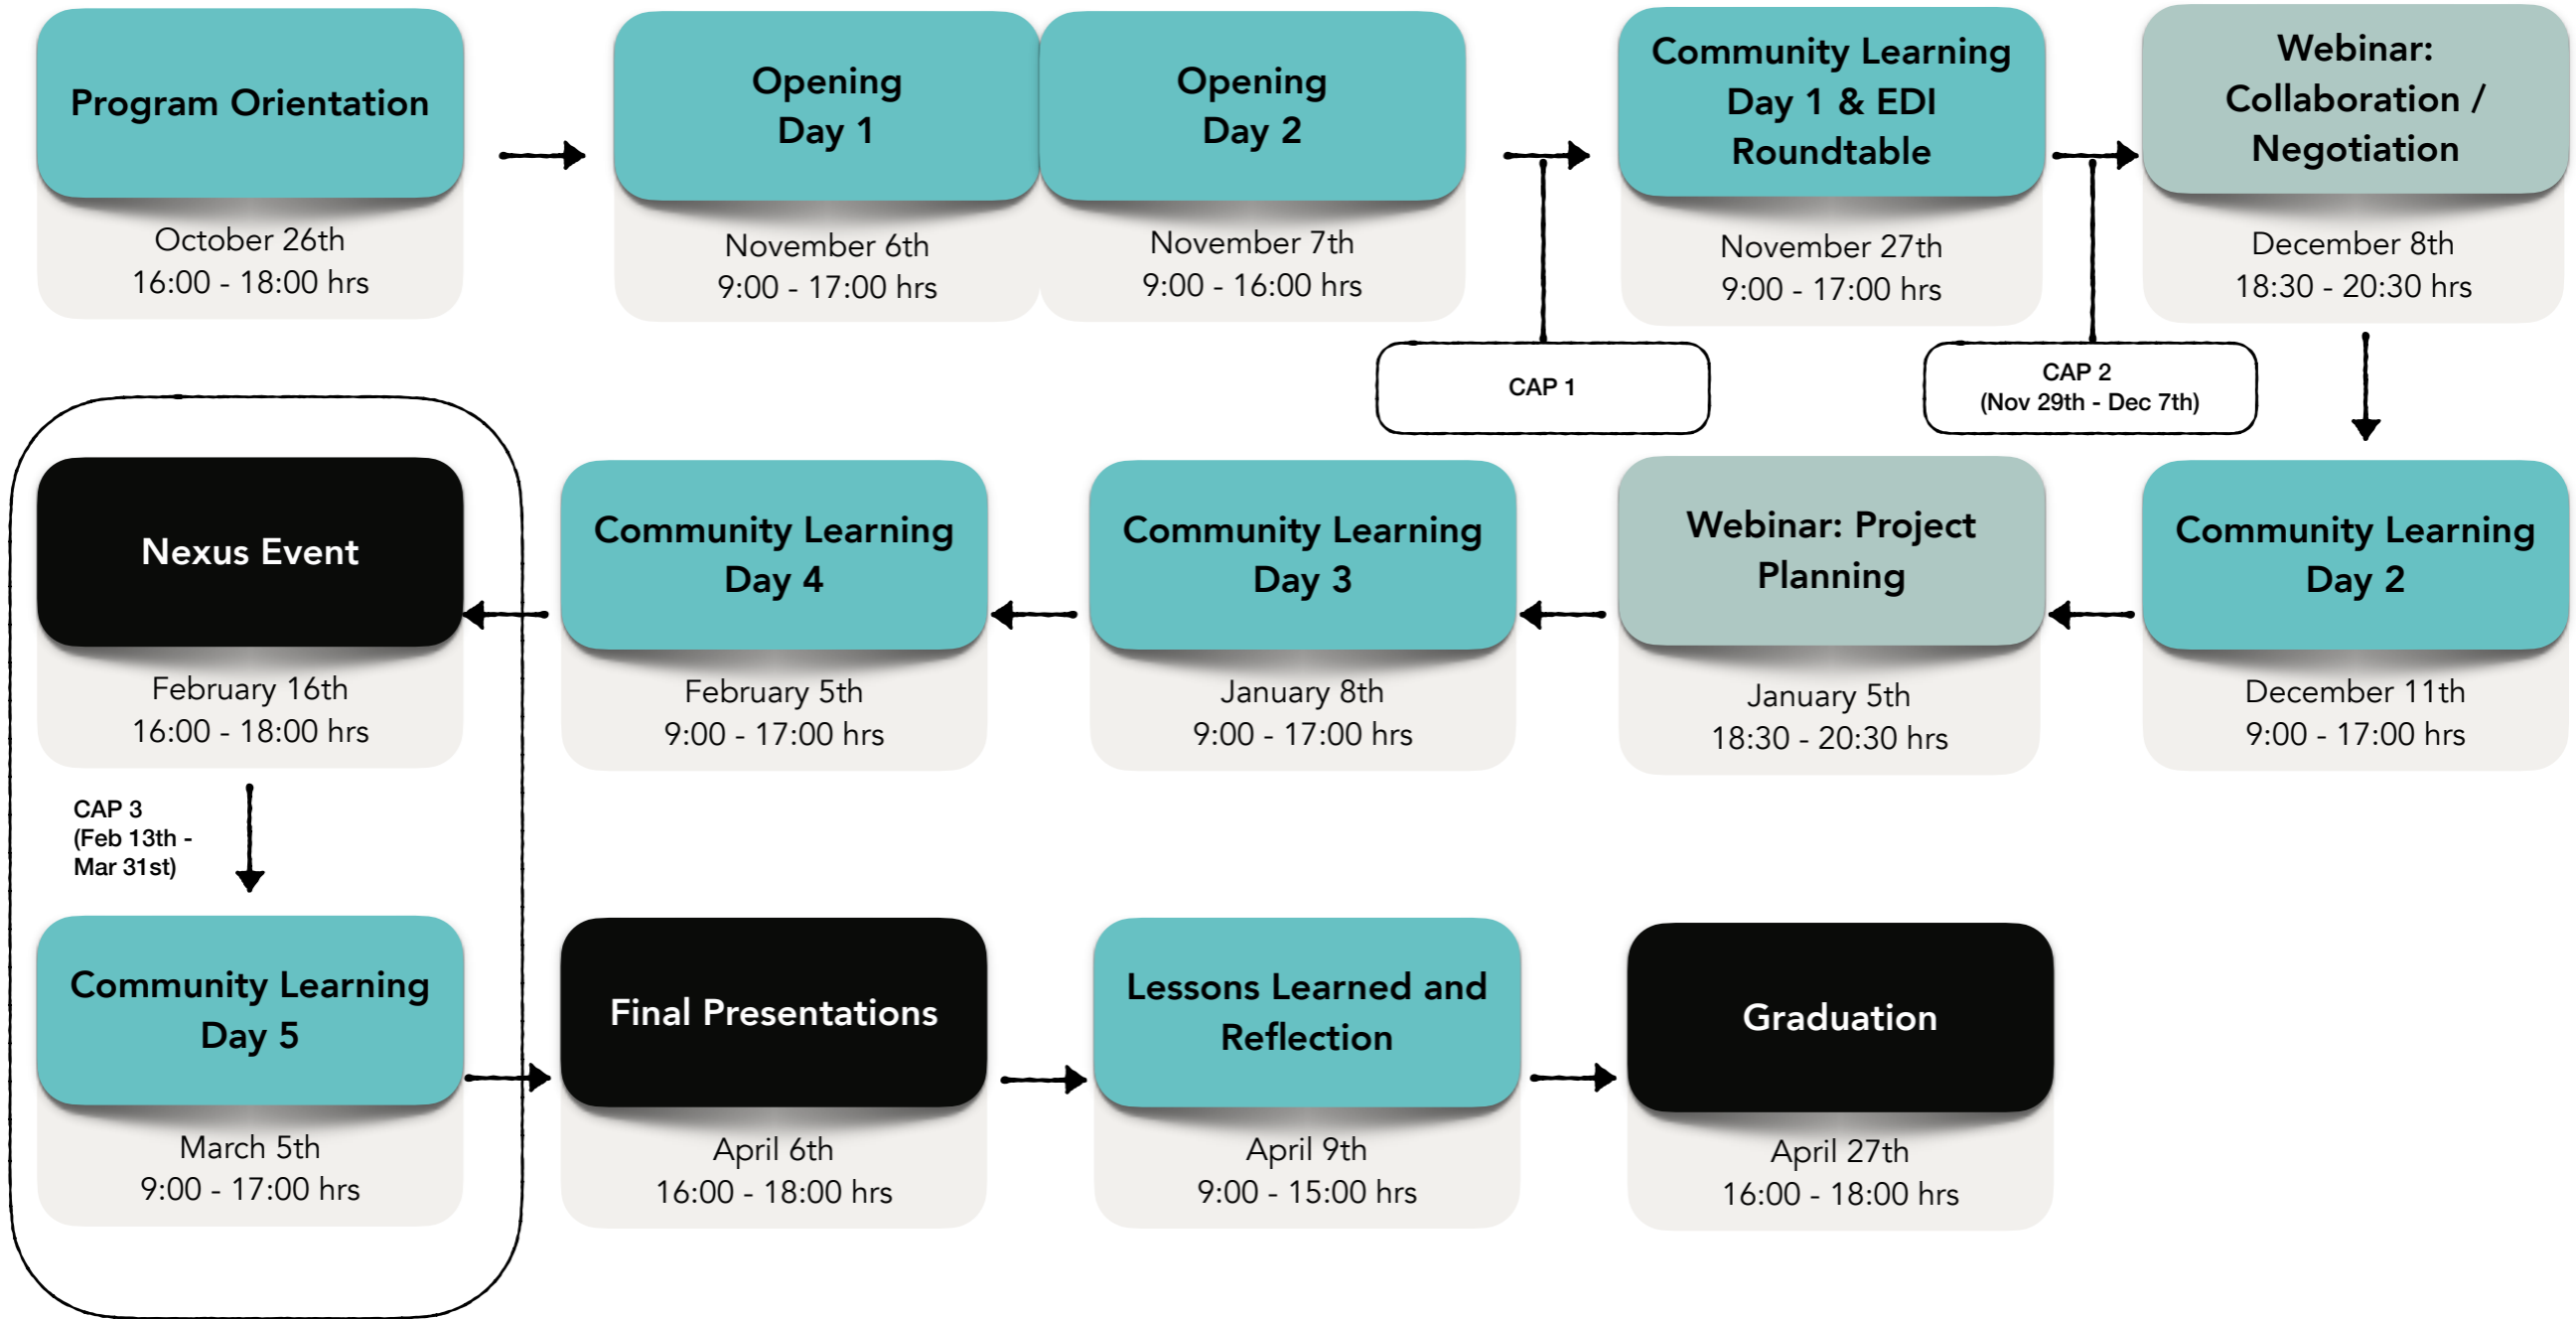

2021-22 Community Leadership Development Program Timeline

Acronyms

Community Learning Days: Training days

CAP: Community Action Project

EDI: Equity, Diversity & Inclusion

Nexus: Networking Event

Type of session

- In-class learning
- Online session
- Event with externals